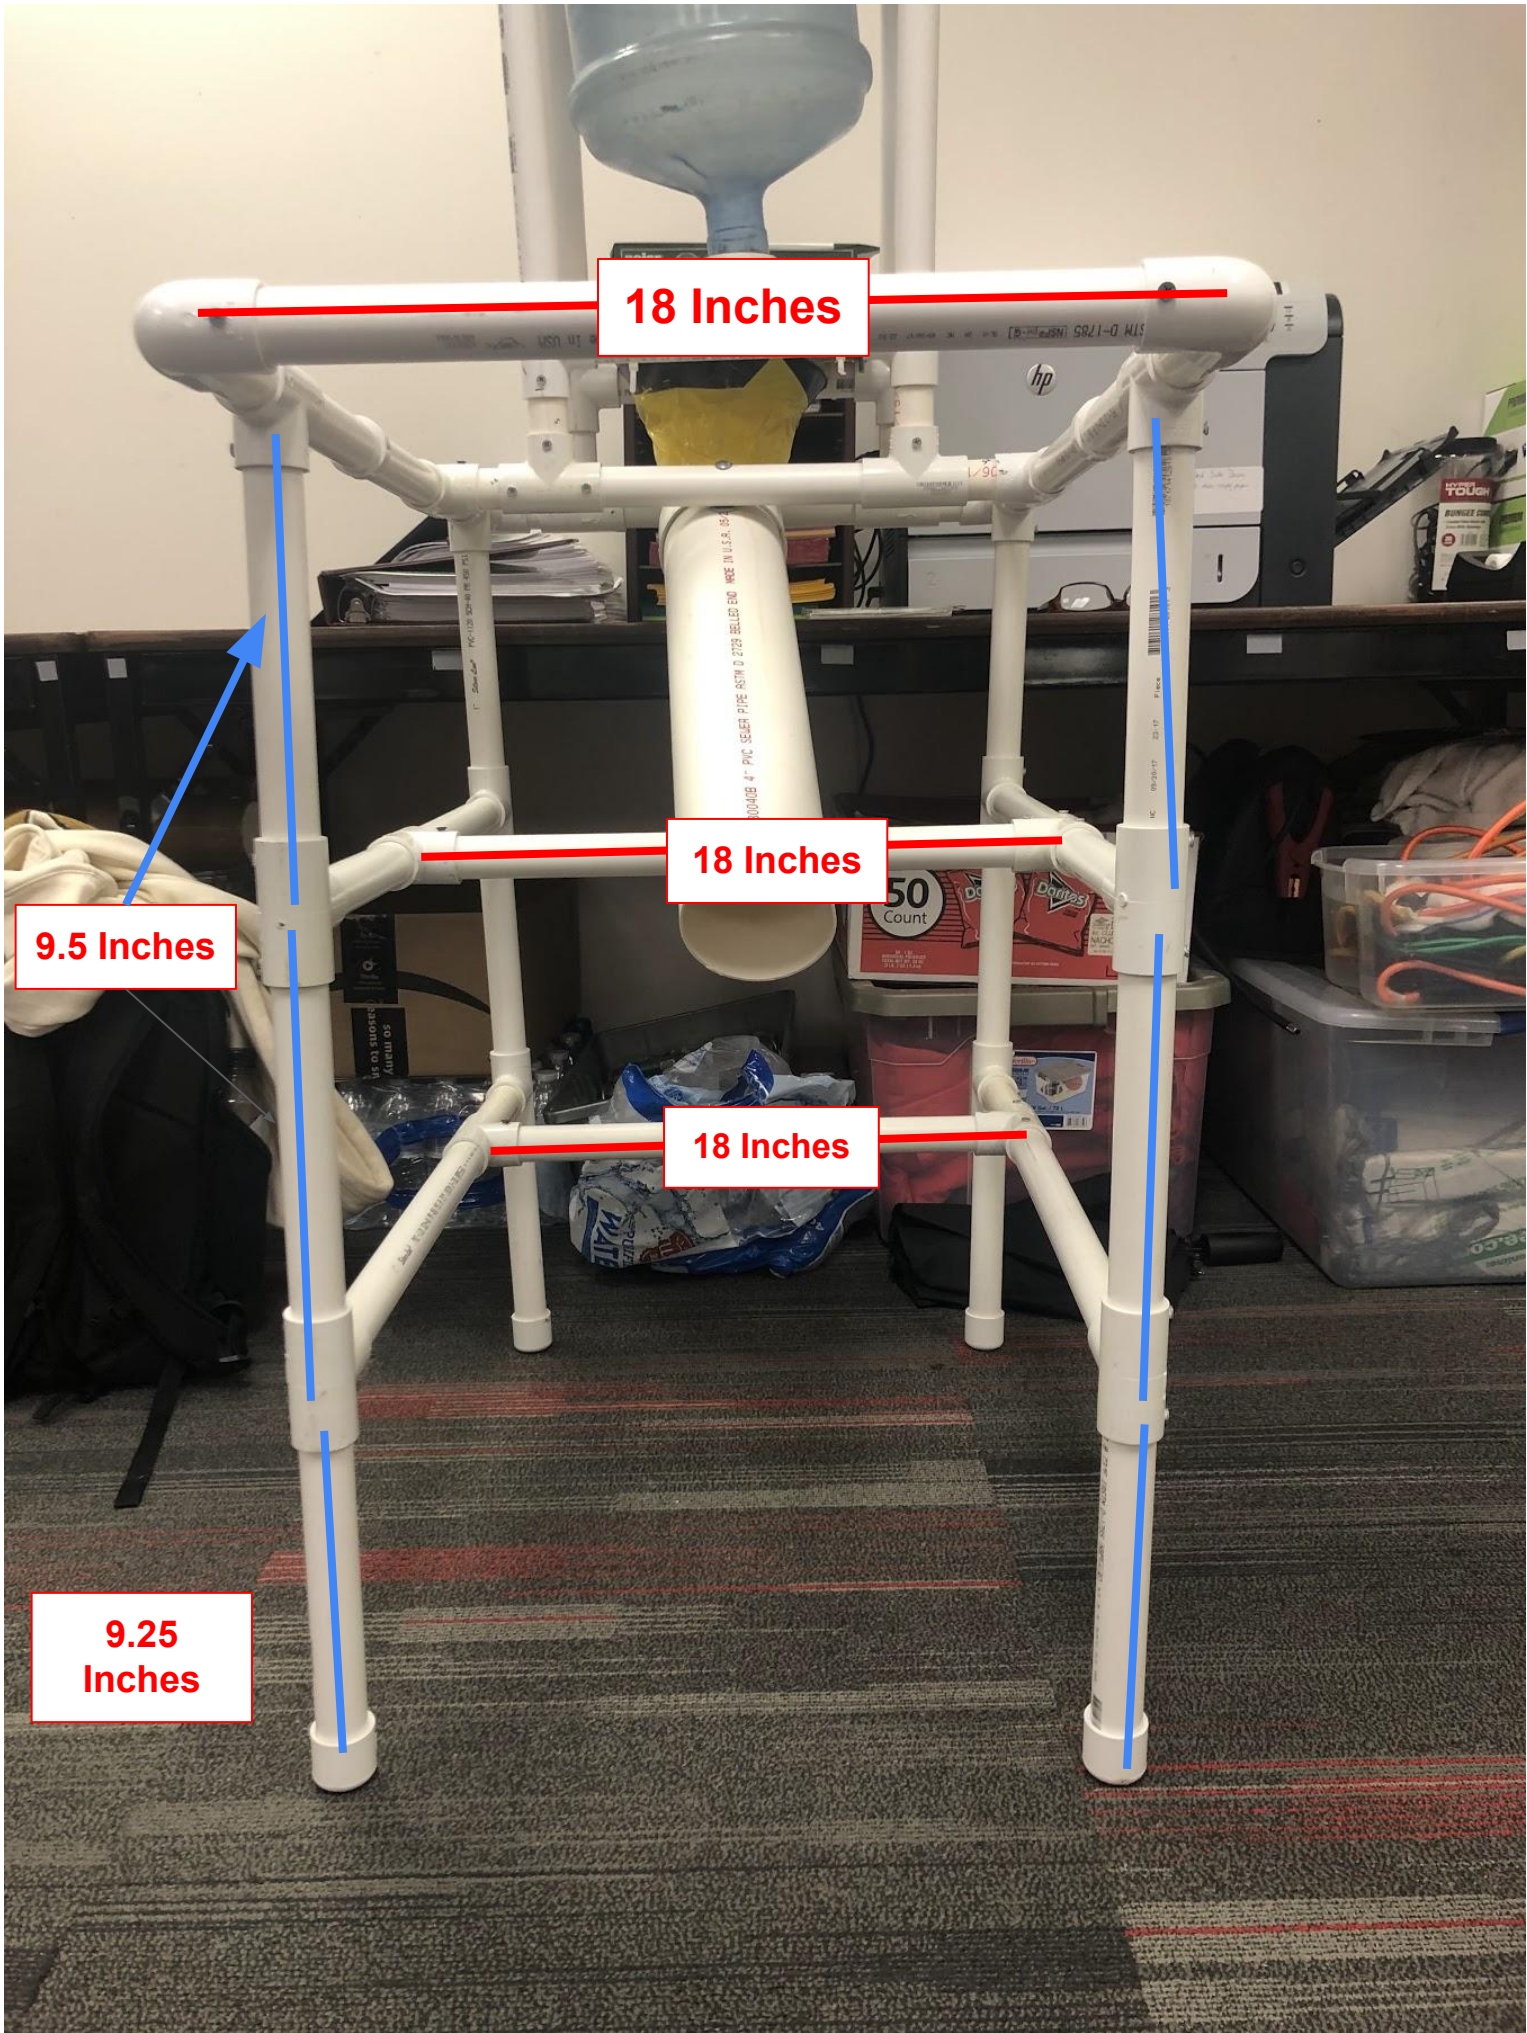

2 Inches

6 Inches

17.25 Inches

4.5 Inches

13.75 Inches

9.5 Inches

17.25 Inches

6 Inches

9.5 Inches

14 Inches

14 Inches

3 Inches

3 Inches

**9.5 Inches**

**9.25 Inches**

11 Inches

10.5 Inches

1" Schedule  
40 PVC 90  
Degree Elbow

18 Inches

**18 Inches**

**9.5 Inches**

**18 Inches**

**18 Inches**

**9.25 Inches**

**2.5 Inches**

**10.5 Inches**

**2.5 Inches**