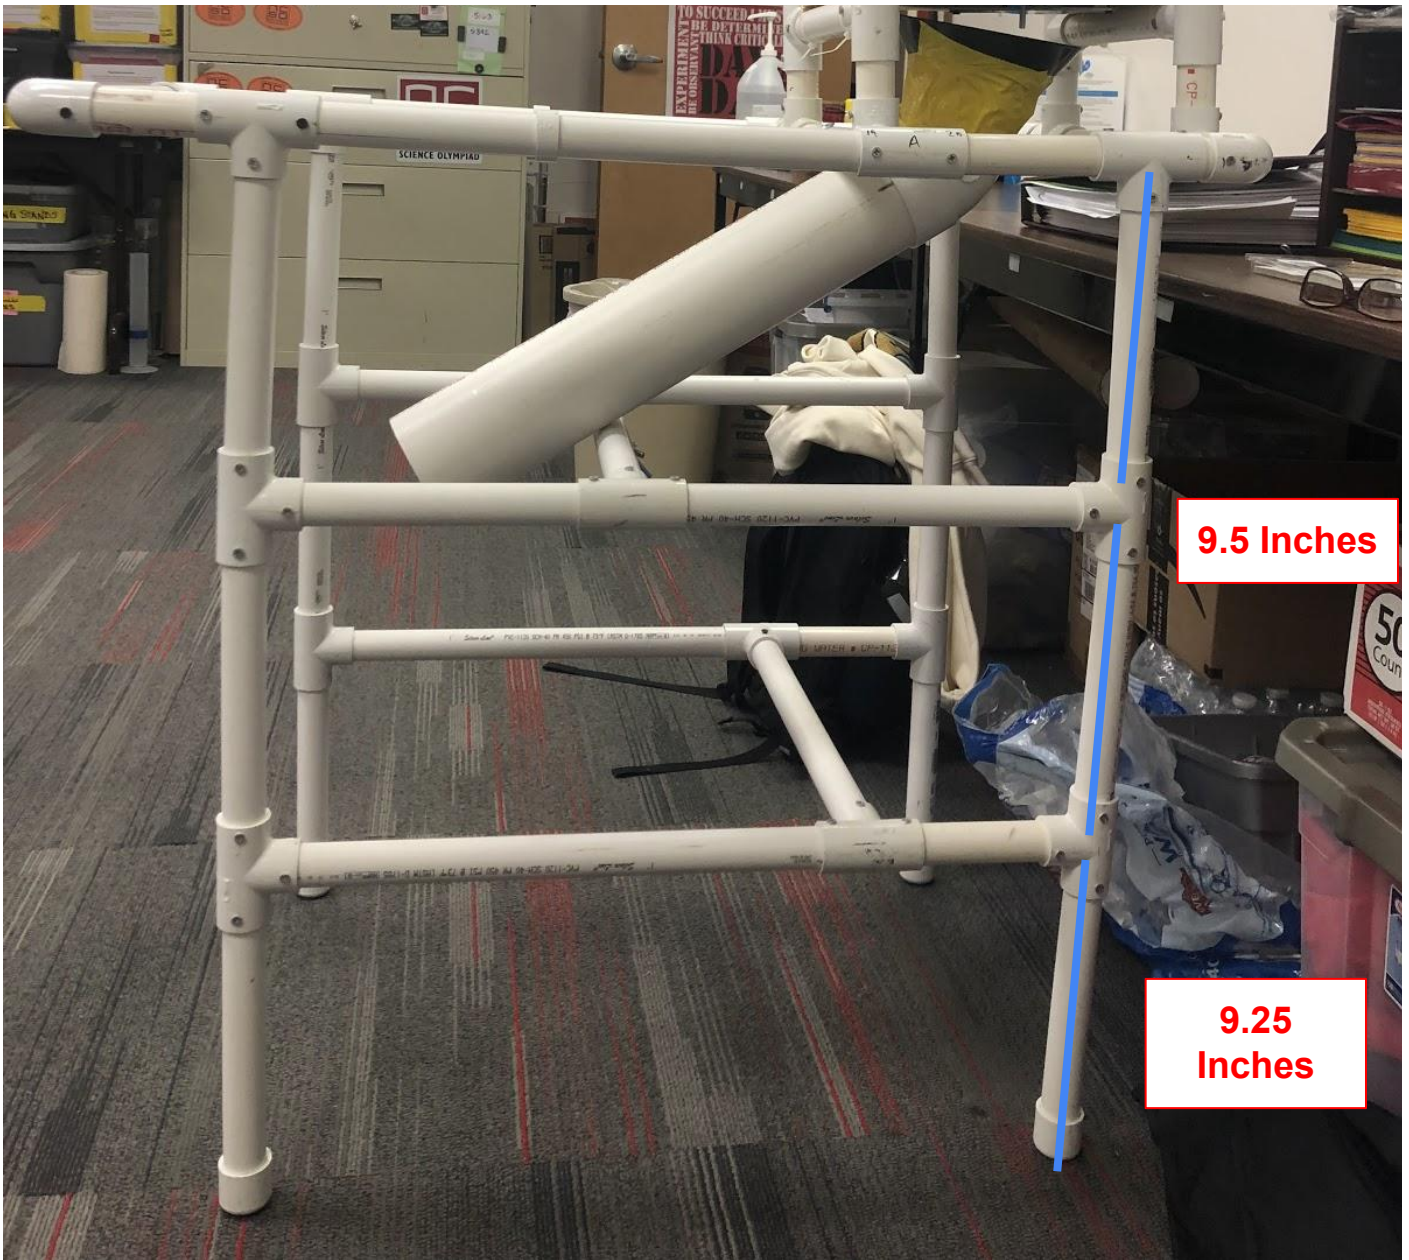

2 Inches

6 Inches

17.25 Inches

4.5 Inches

13.75 Inches

9.5 Inches

17.25 Inches

6 Inches

9.5 Inches

14 Inches

14 Inches

3 Inches

3 Inches

**9.5 Inches**

**9.25 Inches**

11 Inches

10.5 Inches

1" Schedule  
40 PVC 90  
Degree Elbow

18 Inches

**18 Inches**

**9.5 Inches**

**18 Inches**

**18 Inches**

**9.25 Inches**

**2.5 Inches**

**10.5 Inches**

**2.5 Inches**