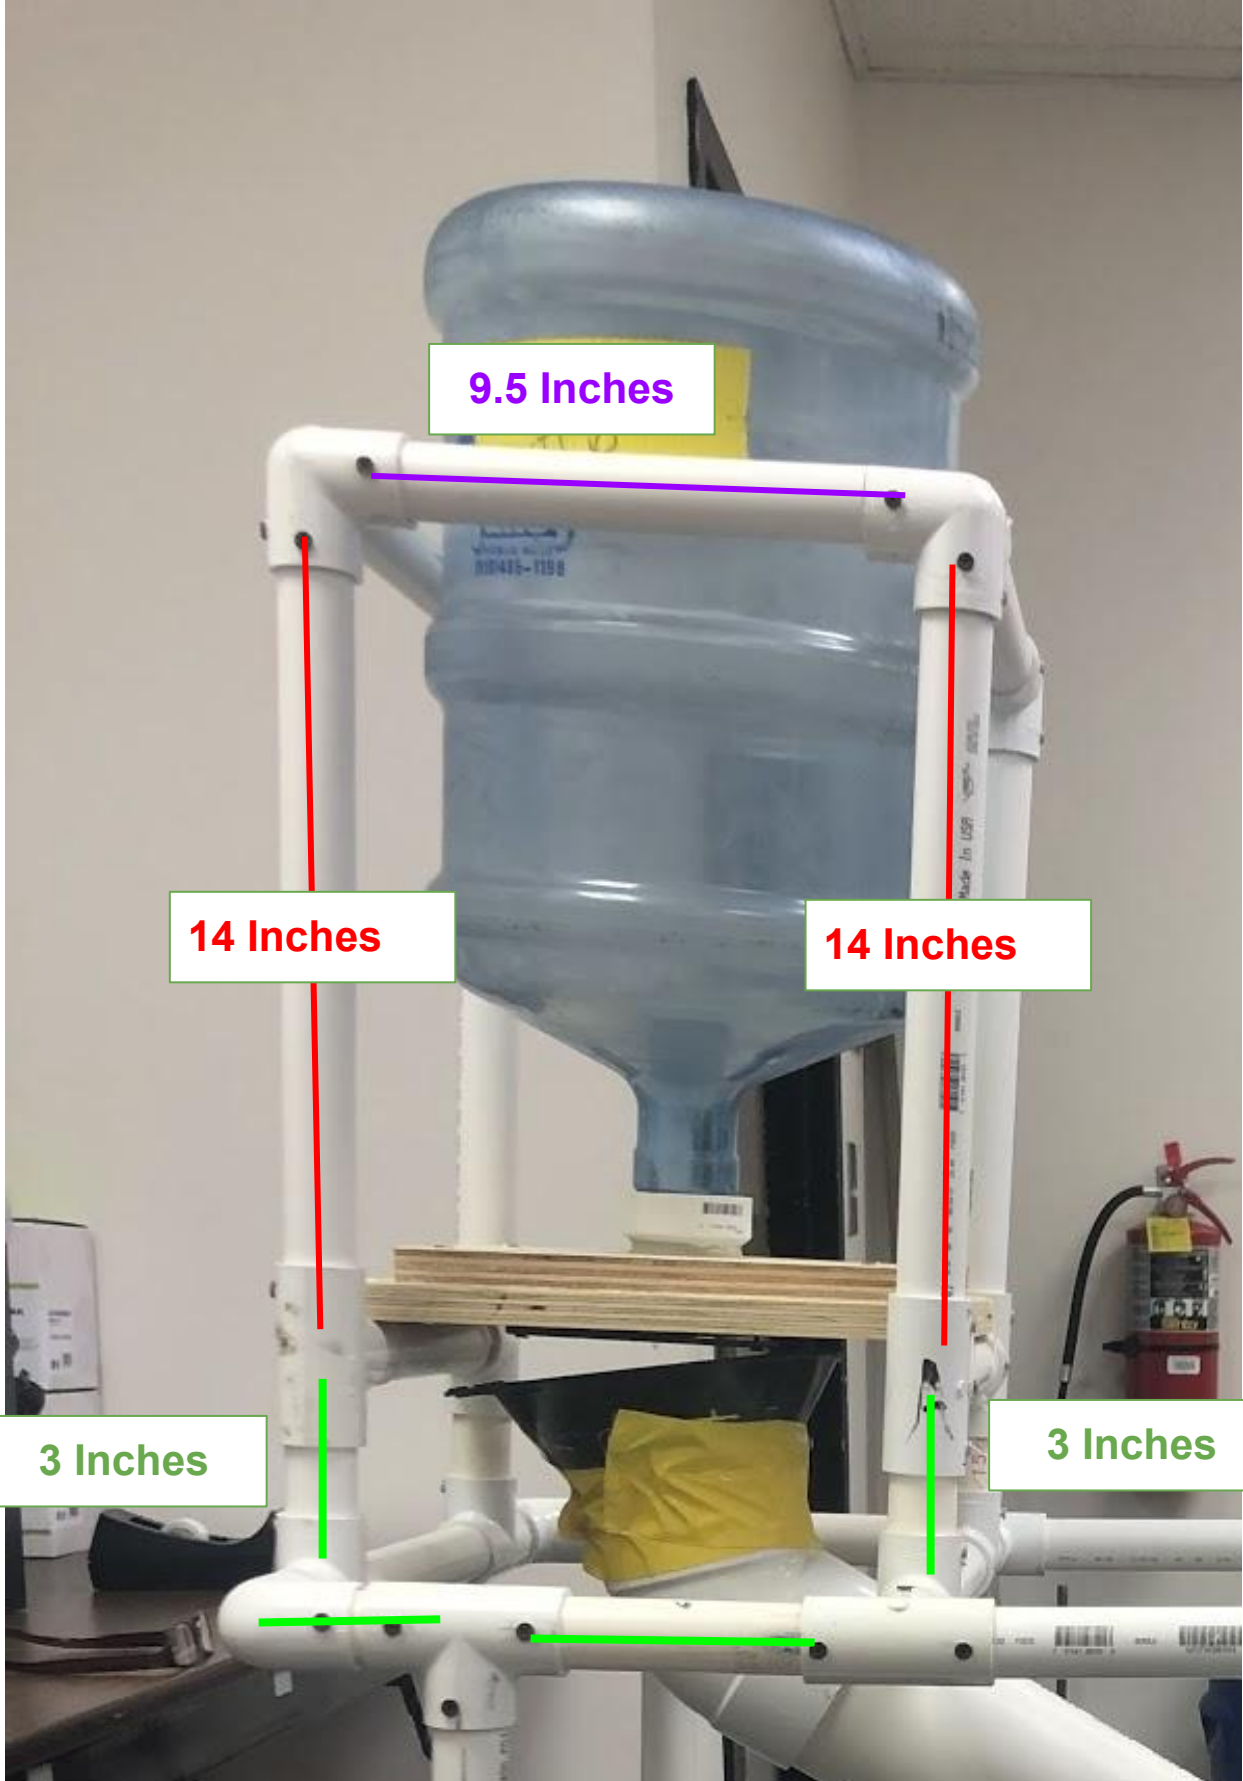

2 Inches

6 Inches

17.25 Inches

4.5 Inches

13.75 Inches

9.5 Inches

17.25 Inches

6 Inches

9.5 Inches

14 Inches

14 Inches

3 Inches

3 Inches

**9.5 Inches**

**9.25 Inches**

11 Inches

10.5 Inches

1" Schedule  
40 PVC 90  
Degree Elbow

18 Inches

**18 Inches**

**9.5 Inches**

**18 Inches**

**18 Inches**

**9.25 Inches**

**2.5 Inches**

**10.5 Inches**

**2.5 Inches**